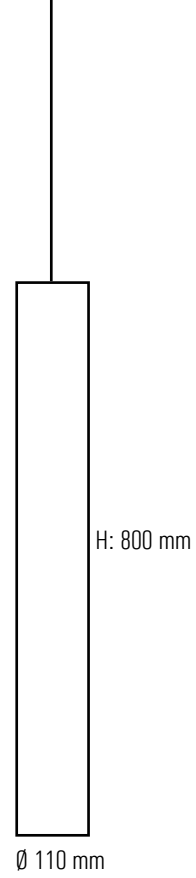

Say hello to SoLong baby