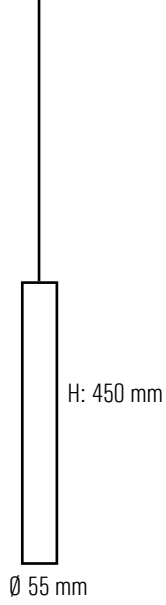

Say hello to SoLong baby