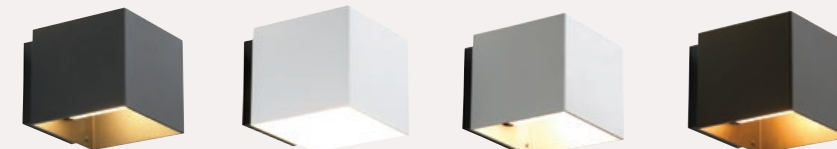

DIMENSIONS: H 16 x W 18 x D 18 CM.  
MATERIAL: 4 MM ALUMINIUM SHADE.  
SURFACE: STRONG POWDER COATING.  
GLASS COVER IN FROSTED GLASS.  
SOCKET: MULTI E 27 - LED ENERGY SAVING  
OR INCANDESCENT - YOU ARE FREE TO CHOOSE.  
ACCESSORIES: NAME PLATES IN TWO SIZES.  
TOP COVER FOR COVERING UPLIGHT.

# Welcome

Black alu, high glossy white, alu or bronze DKK 1.276,- excl. moms/1.595 incl. moms - EUR 196,- ex VAT

WE DON'T HAVE MUCH  
WE HAVE ENOUGH  
WE REALLY LIKE  
- SIMPLICITY -

Private residence, Denmark

# LIGHT U

IP44

IS  
OUR SOFT U-SHAPED OUTDOOR.

DIMENSIONS: H 14 x W 14,8 x D 18 CM.  
MATERIAL: 4 MM ALUMINIUM SHADE.  
SURFACE: STRONG POWDER COATING.  
GLASS COVER IN FROSTED GLASS.  
SOCKET: MULTI E 27 - LED ENERGY SAVING  
OR INCANDESCENT - YOU ARE FREE TO CHOOSE.  
ACCESSORIES: NAME PLATES IN TWO SIZES.  
TOP COVER FOR COVERING UPLIGHT.