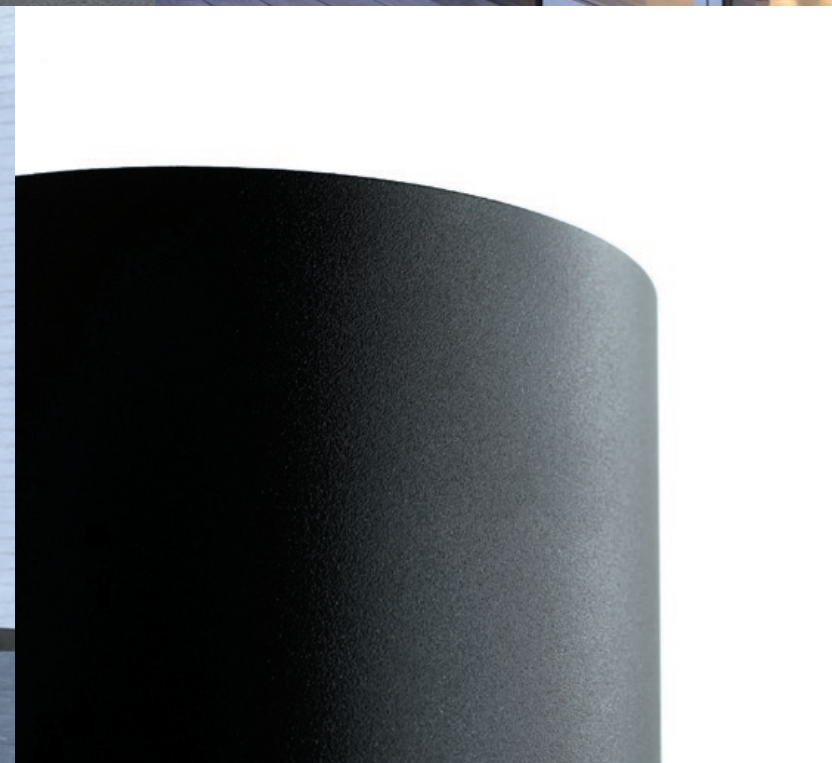

DIMENSIONS: H 16 x W 18 x D 18 CM.  
MATERIAL: 4 MM ALUMINIUM SHADE.  
SURFACE: STRONG POWDER COATING.  
GLASS COVER IN FROSTED GLASS.  
SOCKET: MULTI E 27 - LED ENERGY SAVING  
OR INCANDESCENT - YOU ARE FREE TO CHOOSE.  
ACCESSORIES: NAME PLATES IN TWO SIZES.  
TOP COVER FOR COVERING UPLIGHT.

# LIGHT U

IP44

IS  
OUR SOFT U-SHAPED OUTDOOR.

DIMENSIONS: H 14 x W 14,8 x D 18 CM.  
MATERIAL: 4 MM ALUMINIUM SHADE.  
SURFACE: STRONG POWDER COATING.  
GLASS COVER IN FROSTED GLASS.  
SOCKET: MULTI E 27 - LED ENERGY SAVING  
OR INCANDESCENT - YOU ARE FREE TO CHOOSE.  
ACCESSORIES: NAME PLATES IN TWO SIZES.  
TOP COVER FOR COVERING UPLIGHT.

## Light U

OUR SOFT U-SHAPED

Black alu, high glossy white, alu or bronze DKK 1.276,- excl. moms/1.595 incl. moms - EUR 196,- ex VAT

Bjerget by BIG Group, Orestad CPH, DK

WELCOME AND LIGHT U ARE DESIGNED  
AND MANUFACTURED IN DENMARK.  
THE STYLE IS TIMELESS CLASSIC,  
WHICH MAKES IT EASY TO MOUNT  
THE WALL LAMPS ON MOST HOUSE  
FRONTS AND SURFACES.