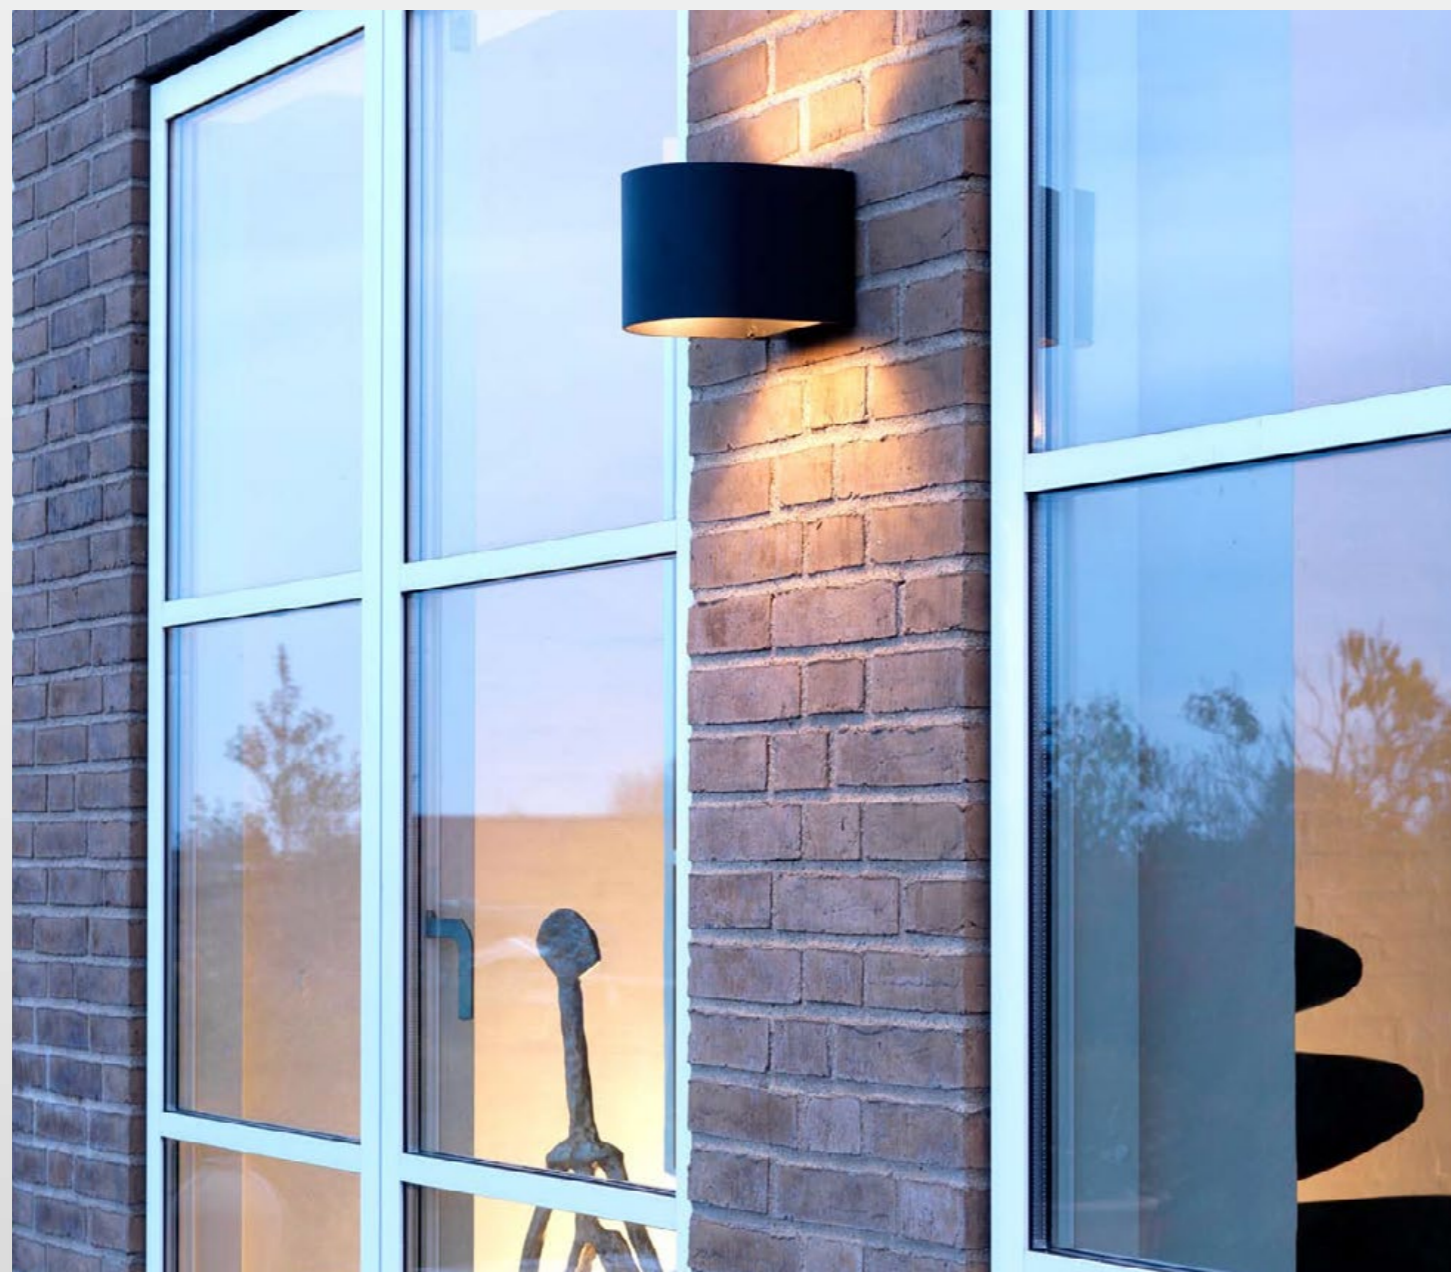

Light U

Tekniske specifikationer

Light U: Udendørs op-/nedadlysende vægarmatur

Design: Embacco design / Lise Norgaard

Materiale: 4 mm aluminiumsskærm

Overflade: Glasblæst eloxering eller Pulverlakeret overflade

Bagdåse: ABS/PC - sort
Glasafdækning i satineret glas

Montering: På væg eller vægdåse.

Tilslutning: Rør eller kabeltilgang i bagplade for 2 x 1,5 mm² kabel, 3 polet 4 mm² klemme. Der kan ydermere tilsluttes fra begge sider. Mulighed for sløjfning i armaturet.

Klassifikation: IP 44* kl I

Lyskilde: LED el. glødelampe E27, max 75 W.
Ingen halogen.

Vægt: 1,84kg

Tilbehør: Navneskilte i to størrelser.

Produktvarianter

Light U væg	alu nature	1 x E 27	78027
Light U væg	bronze elox.	1 x E 27	78127
Light U væg	sort	1 x E 27	78227
Light U væg	hvid højglans	1 x E 27	78327
Light U skilt	80 x 180 mm	alu nature	77080
Light U skilt	160 x 180 mm	alu nature	77090
Light U skilt	80 x 180 mm	bronze	77180
Light U skilt	160 x 180 mm	bronze	77190
Light U skilt	80 x 180 mm	sort	77280
Light U skilt	160 x 180 mm	sort	77290
Light U skilt	80 x 180 mm	hvid højglans*	77380
Light U skilt	160 x 180 mm	hvid højglans*	77390

$\eta_{Lb} = 61\%$