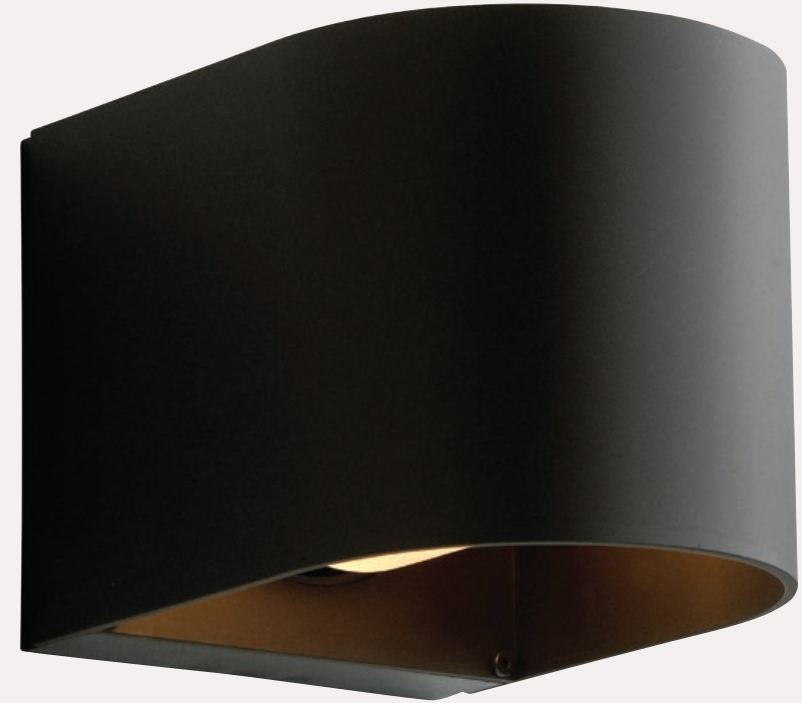

DIMENSIONS: H 16 x W 18 x D 18 CM.  
MATERIAL: 4 MM ALUMINIUM SHADE.  
SURFACE: STRONG POWDER COATING.  
GLASS COVER IN FROSTED GLASS.  
SOCKET: MULTI E 27 - LED ENERGY SAVING  
OR INCANDESCENT - YOU ARE FREE TO CHOOSE.  
ACCESSORIES: NAME PLATES IN TWO SIZES.  
TOP COVER FOR COVERING UPLIGHT.

# LIGHT U

IP44

IS  
OUR SOFT U-SHAPED OUTDOOR.

DIMENSIONS: H 14 x W 14,8 x D 18 CM.  
MATERIAL: 4 MM ALUMINIUM SHADE.  
SURFACE: STRONG POWDER COATING.  
GLASS COVER IN FROSTED GLASS.  
SOCKET: MULTI E 27 - LED ENERGY SAVING  
OR INCANDESCENT - YOU ARE FREE TO CHOOSE.  
ACCESSORIES: NAME PLATES IN TWO SIZES.  
TOP COVER FOR COVERING UPLIGHT.

## Light U

OUR SOFT U-SHAPED

Black alu, high glossy white, alu or bronze DKK 1.276,- excl. moms/1.595 incl. moms - EUR 196,- ex VAT

Bjerget by BIG Group, Orestad CPH, DK

WELCOME AND LIGHT U ARE DESIGNED  
AND MANUFACTURED IN DENMARK.  
THE STYLE IS TIMELESS CLASSIC,  
WHICH MAKES IT EASY TO MOUNT  
THE WALL LAMPS ON MOST HOUSE  
FRONTS AND SURFACES.