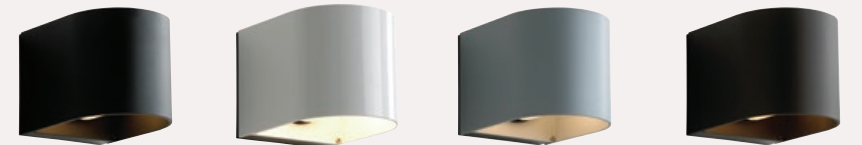

DIMENSIONS: H 16 x W 18 x D 18 CM.  
MATERIAL: 4 MM ALUMINIUM SHADE.  
SURFACE: STRONG POWDER COATING.  
GLASS COVER IN FROSTED GLASS.  
SOCKET: MULTI E 27 - LED ENERGY SAVING  
OR INCANDESCENT - YOU ARE FREE TO CHOOSE.  
ACCESSORIES: NAME PLATES IN TWO SIZES.  
TOP COVER FOR COVERING UPLIGHT.

# Welcome

Black alu, high glossy white, alu or bronze DKK 1.276,- excl. moms/1.595 incl. moms - EUR 196,- ex VAT

WE DON'T HAVE MUCH  
WE HAVE ENOUGH  
WE REALLY LIKE  
- SIMPLICITY -

Private residence, Denmark

# LIGHT U

IP44

IS  
OUR SOFT U-SHAPED OUTDOOR.

DIMENSIONS: H 14 x W 14,8 x D 18 CM.  
MATERIAL: 4 MM ALUMINIUM SHADE.  
SURFACE: STRONG POWDER COATING.  
GLASS COVER IN FROSTED GLASS.  
SOCKET: MULTI E 27 - LED ENERGY SAVING  
OR INCANDESCENT - YOU ARE FREE TO CHOOSE.  
ACCESSORIES: NAME PLATES IN TWO SIZES.  
TOP COVER FOR COVERING UPLIGHT.

## Light U

OUR SOFT U-SHAPED

Black alu, high glossy white, alu or bronze DKK 1.276,- excl. moms/1.595 incl. moms - EUR 196,- ex VAT

Bjerget by BIG Group, Orestad CPH, DK

WELCOME AND LIGHT U ARE DESIGNED  
AND MANUFACTURED IN DENMARK.  
THE STYLE IS TIMELESS CLASSIC,  
WHICH MAKES IT EASY TO MOUNT  
THE WALL LAMPS ON MOST HOUSE  
FRONTS AND SURFACES.