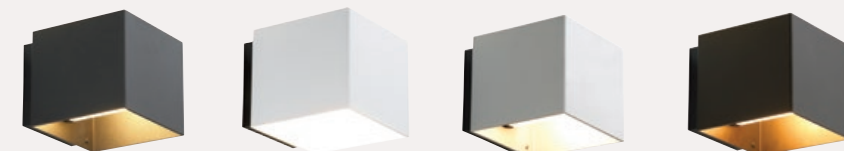

KATALOG S. 2 - 9
PROSPEKTE LIGHTU S. 10-11

Enjoy reading!

embacco **lighting**[®]

THE
ONLY
OUTDOORS
YOU WILL
EVER
REALLY
NEED

THE
2 GREAT
OUTDOORS

IP44
WELCOME

OUR CUBIC WALLLAMP FOR OUTDOOR.

DIMENSIONS: H 16 x W 18 x D 18 CM.
MATERIAL: 4 MM ALUMINIUM SHADE.
SURFACE: STRONG POWDER COATING.
GLASS COVER IN FROSTED GLASS.
SOCKET: MULTI E 27 - LED ENERGY SAVING
OR INCANDESCENT - YOU ARE FREE TO CHOOSE.
ACCESSORIES: NAME PLATES IN TWO SIZES.
TOP COVER FOR COVERING UPLIGHT.

Welcome

Black alu, high glossy white, alu or bronze DKK 1.276,- excl. moms/1.595 incl. moms - EUR 196,- ex VAT

WE DON'T HAVE MUCH
WE HAVE ENOUGH
WE REALLY LIKE
- SIMPLICITY -

Private residence, Denmark

LIGHT U

IP44

IS
OUR SOFT U-SHAPED OUTDOOR.

DIMENSIONS: H 14 x W 14,8 x D 18 CM.
MATERIAL: 4 MM ALUMINIUM SHADE.
SURFACE: STRONG POWDER COATING.
GLASS COVER IN FROSTED GLASS.
SOCKET: MULTI E 27 - LED ENERGY SAVING
OR INCANDESCENT - YOU ARE FREE TO CHOOSE.
ACCESSORIES: NAME PLATES IN TWO SIZES.
TOP COVER FOR COVERING UPLIGHT.

Light U

OUR SOFT U-SHAPED

Black alu, high glossy white, alu or bronze DKK 1.276,- excl. moms/1.595 incl. moms - EUR 196,- ex VAT

Bjerget by BIG Group, Orestad CPH, DK

WELCOME AND LIGHT U ARE DESIGNED
AND MANUFACTURED IN DENMARK.
THE STYLE IS TIMELESS CLASSIC,
WHICH MAKES IT EASY TO MOUNT
THE WALL LAMPS ON MOST HOUSE
FRONTS AND SURFACES.