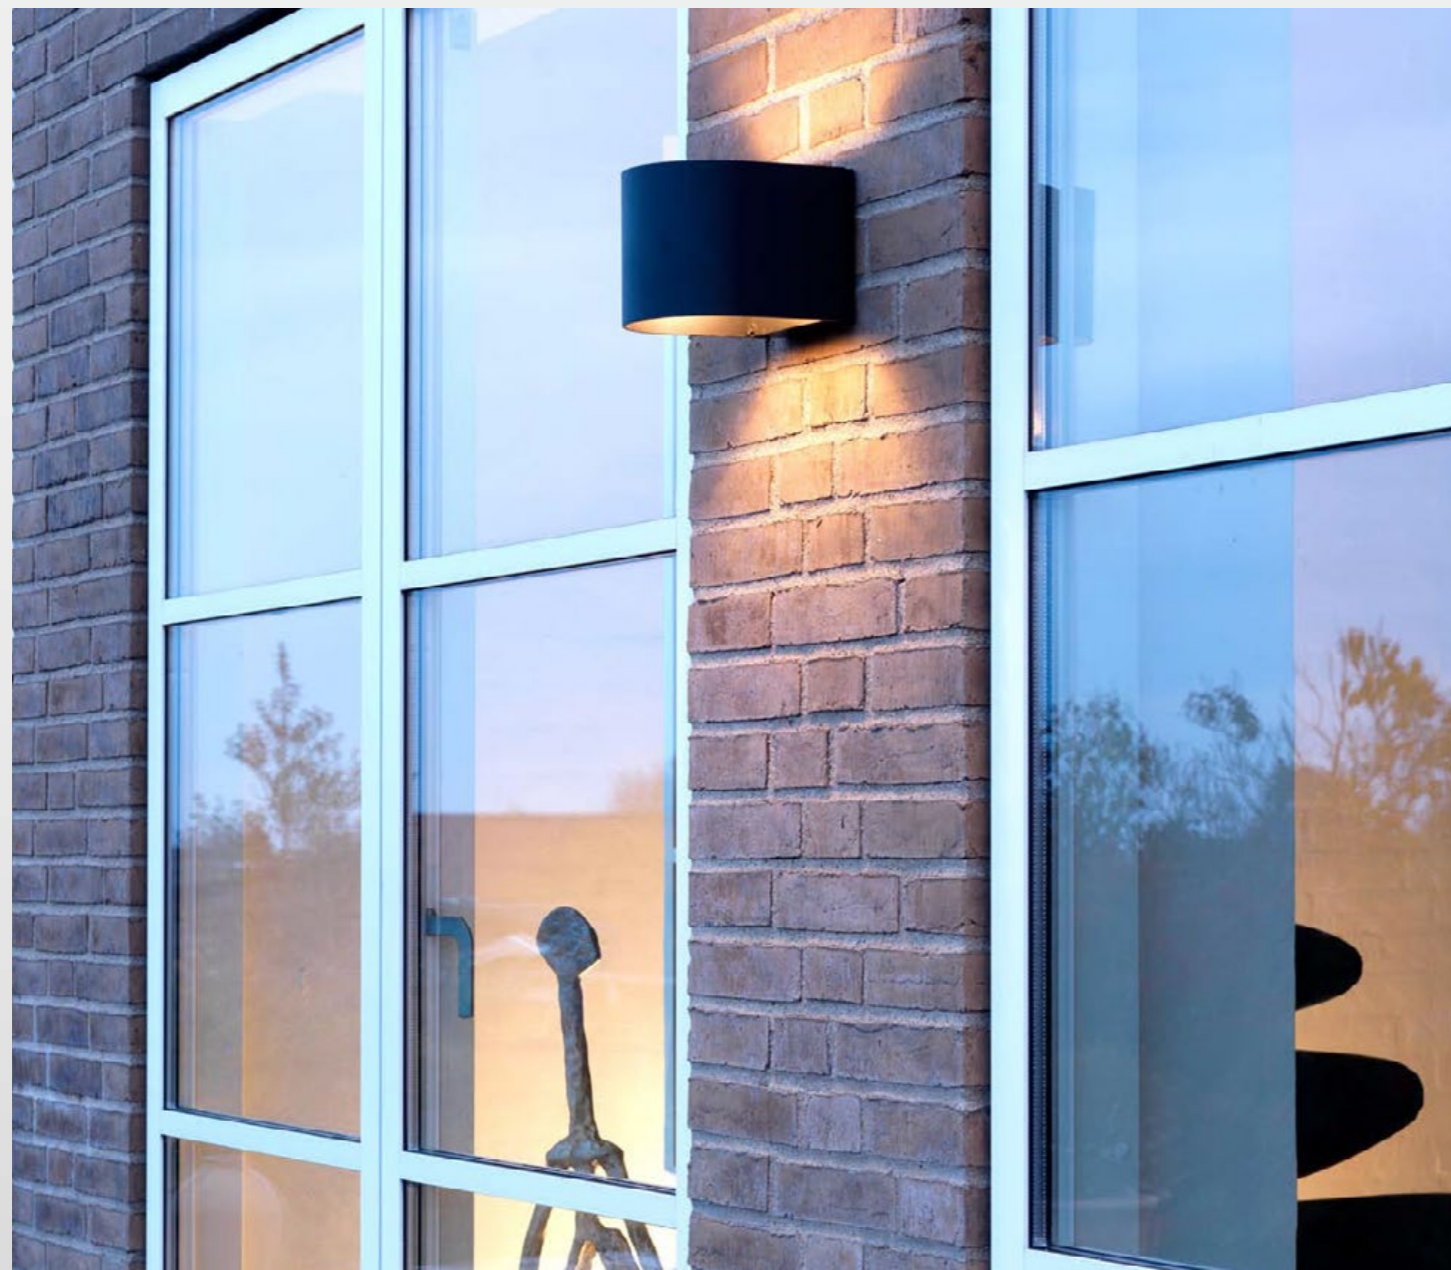

Light U

Technische Spezifikationen

1. **Light U:** Außen-Wandleuchte up/down
2. **Design:** Embacco design / Lise Norgaard
3. **Material:** 4 mm Aluminiums-Gehäuse
4. **Oberfläche:** Glasgestrahlt eloxiert oder Pulverlackiert.
5. **Anbaudose:** ASA – schwarz
   Glasabdeckung in satiniertem Glas.
6. **Anbau:** An Wand oder Wanddose.
7. **Anschluss:** **Doppeleinführung**
   2 x 1,5 mm² Kabel in 3 x 4 mm² Klemme. Beidseitiger Anschluss ist möglich.
8. **Schutzart:** IP 44* Klasse I
9. **Bestückung:** Standard Glühbirne – E 27, max 60 W
   Energiesparlampe – E 27, max 15/20 W
   E 27 – LED. Keine Halogenlampen.
10. **Gewicht:** 1,4kg
11. **Zubehör:** Namensschilder in zwei Größen.

Produktvarianten

Light U Wandleuchte	Alu natur	1 x E 27	78027
Light U Wandleuchte	Bronze elox.	1 x E 27	78127
Light U Wandleuchte	Schwarz	1 x E 27	78227
Light U Wandleuchte	Weiß Hochglanz	1 x E 27	78327
Light U Schild	80 x 180 mm	Alu natur	77080
Light U Schild	160 x 180 mm	Alu natur	77090
Light U Schild	80 x 180 mm	Bronze	77180
Light U Schild	160 x 180 mm	Bronze	77190
Light U Schild	80 x 180 mm	Schwarz	77280
Light U Schild	160 x 180 mm	Schwarz	77290
Light U Schild	80 x 180 mm	Weiß, Hoch	77380
Light U Schild	160 x 180 mm	Weiß, glanz	77390