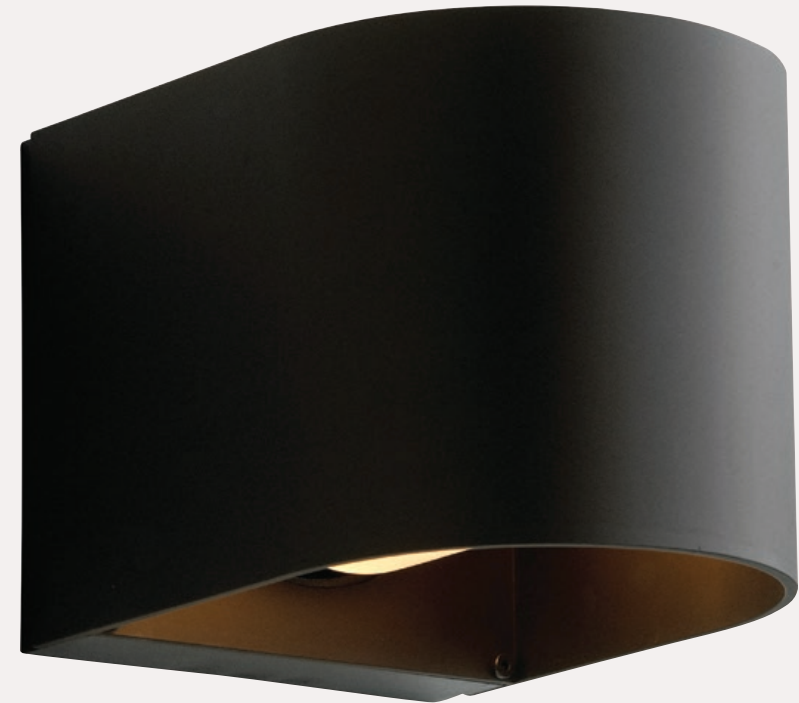

KATALOG S. 2 - 9
PROSPEKTE LIGHTU S. 10-11

Enjoy reading!

embacco **lighting**[®]

THE
ONLY
OUTDOORS
YOU WILL
EVER
REALLY
NEED

THE
2 GREAT
OUTDOORS

IP44
WELCOME

OUR CUBIC WALLLAMP FOR OUTDOOR.

DIMENSIONS: H 16 x W 18 x D 18 CM.
MATERIAL: 4 MM ALUMINIUM SHADE.
SURFACE: STRONG POWDER COATING.
GLASS COVER IN FROSTED GLASS.
SOCKET: MULTI E 27 - LED ENERGY SAVING
OR INCANDESCENT - YOU ARE FREE TO CHOOSE.
ACCESSORIES: NAME PLATES IN TWO SIZES.
TOP COVER FOR COVERING UPLIGHT.

Welcome

Black alu, high glossy white, alu or bronze DKK 1.276,- excl. moms/1.595 incl. moms - EUR 196,- ex VAT

WE DON'T HAVE MUCH
WE HAVE ENOUGH
WE REALLY LIKE
- SIMPLICITY -

Private residence, Denmark

LIGHT U

IP44

IS
OUR SOFT U-SHAPED OUTDOOR.

DIMENSIONS: H 14 x W 14,8 x D 18 CM.
MATERIAL: 4 MM ALUMINIUM SHADE.
SURFACE: STRONG POWDER COATING.
GLASS COVER IN FROSTED GLASS.
SOCKET: MULTI E 27 - LED ENERGY SAVING
OR INCANDESCENT - YOU ARE FREE TO CHOOSE.
ACCESSORIES: NAME PLATES IN TWO SIZES.
TOP COVER FOR COVERING UPLIGHT.

Light U

OUR SOFT U-SHAPED

Black alu, high glossy white, alu or bronze DKK 1.276,- excl. moms/1.595 incl. moms - EUR 196,- ex VAT

Bjerget by BIG Group, Orestad CPH, DK

WELCOME AND LIGHT U ARE DESIGNED
AND MANUFACTURED IN DENMARK.
THE STYLE IS TIMELESS CLASSIC,
WHICH MAKES IT EASY TO MOUNT
THE WALL LAMPS ON MOST HOUSE
FRONTS AND SURFACES.