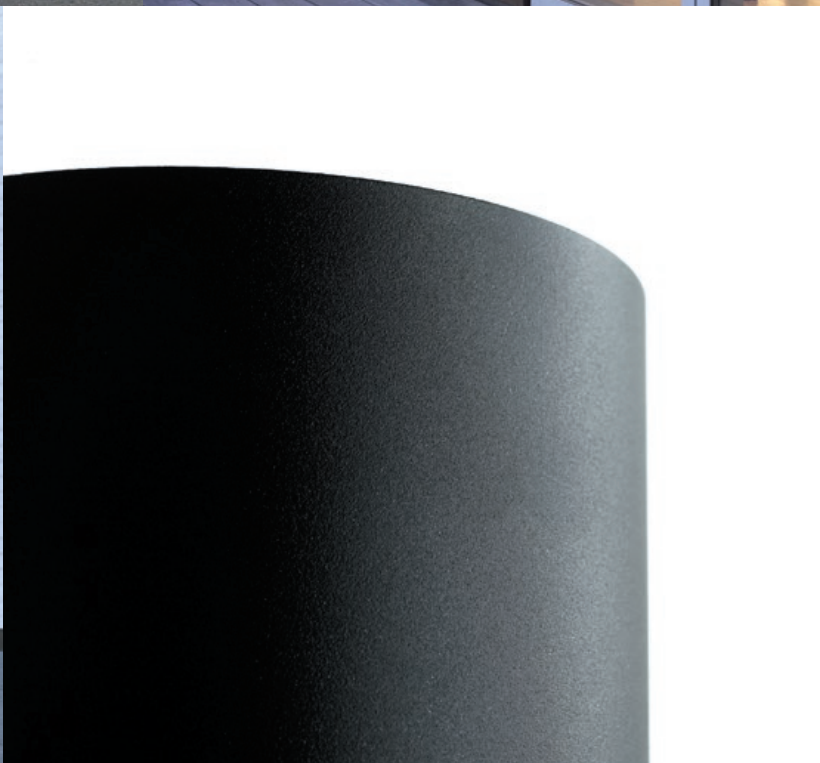

KATALOG S. 2 - 9
PROSPEKTE LIGHTU S. 10-11

Enjoy reading!

embacco **lighting**[®]

THE
ONLY
OUTDOORS
YOU WILL
EVER
REALLY
NEED

THE
2 GREAT
OUTDOORS

IP44
WELCOME

OUR CUBIC WALLLAMP FOR OUTDOOR.

DIMENSIONS: H 16 x W 18 x D 18 CM.
MATERIAL: 4 MM ALUMINIUM SHADE.
SURFACE: STRONG POWDER COATING.
GLASS COVER IN FROSTED GLASS.
SOCKET: MULTI E 27 - LED ENERGY SAVING
OR INCANDESCENT - YOU ARE FREE TO CHOOSE.
ACCESSORIES: NAME PLATES IN TWO SIZES.
TOP COVER FOR COVERING UPLIGHT.

IP44

IS
OUR SOFT U-SHAPED OUTDOOR.

DIMENSIONS: H 14 x W 14,8 x D 18 CM.
MATERIAL: 4 MM ALUMINIUM SHADE.
SURFACE: STRONG POWDER COATING.
GLASS COVER IN FROSTED GLASS.
SOCKET: MULTI E 27 - LED ENERGY SAVING
OR INCANDESCENT - YOU ARE FREE TO CHOOSE.
ACCESSORIES: NAME PLATES IN TWO SIZES.
TOP COVER FOR COVERING UPLIGHT.

Light U

OUR SOFT U-SHAPED

Black alu, high glossy white, alu or bronze DKK 1.276,- excl. moms/1.595 incl. moms - EUR 196,- ex VAT

Bjerget by BIG Group, Orestad CPH, DK

WELCOME AND LIGHT U ARE DESIGNED
AND MANUFACTURED IN DENMARK.
THE STYLE IS TIMELESS CLASSIC,
WHICH MAKES IT EASY TO MOUNT
THE WALL LAMPS ON MOST HOUSE
FRONTS AND SURFACES.