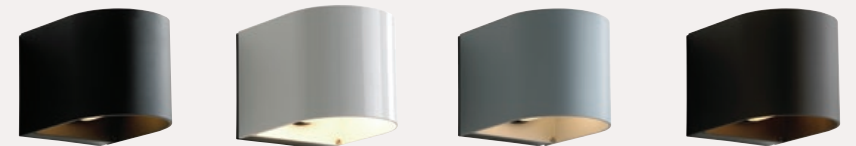

KATALOG S. 2 - 9
PROSPEKTE LIGHTU S. 10-11

Enjoy reading!

embacco **lighting**[®]

THE
ONLY
OUTDOORS
YOU WILL
EVER
REALLY
NEED

THE
2 GREAT
OUTDOORS

IP44
WELCOME

OUR CUBIC WALLLAMP FOR OUTDOOR.

DIMENSIONS: H 16 x W 18 x D 18 CM.
MATERIAL: 4 MM ALUMINIUM SHADE.
SURFACE: STRONG POWDER COATING.
GLASS COVER IN FROSTED GLASS.
SOCKET: MULTI E 27 - LED ENERGY SAVING
OR INCANDESCENT - YOU ARE FREE TO CHOOSE.
ACCESSORIES: NAME PLATES IN TWO SIZES.
TOP COVER FOR COVERING UPLIGHT.

Welcome

Black alu, high glossy white, alu or bronze DKK 1.276,- excl. moms/1.595 incl. moms - EUR 196,- ex VAT

WE DON'T HAVE MUCH
WE HAVE ENOUGH
WE REALLY LIKE
- SIMPLICITY -

Private residence, Denmark

LIGHT U

IP44

IS
OUR SOFT U-SHAPED OUTDOOR.

DIMENSIONS: H 14 x W 14,8 x D 18 CM.
MATERIAL: 4 MM ALUMINIUM SHADE.
SURFACE: STRONG POWDER COATING.
GLASS COVER IN FROSTED GLASS.
SOCKET: MULTI E 27 - LED ENERGY SAVING
OR INCANDESCENT - YOU ARE FREE TO CHOOSE.
ACCESSORIES: NAME PLATES IN TWO SIZES.
TOP COVER FOR COVERING UPLIGHT.

Light U

OUR SOFT U-SHAPED

Black alu, high glossy white, alu or bronze DKK 1.276,- excl. moms/1.595 incl. moms - EUR 196,- ex VAT

Bjerget by BIG Group, Orestad CPH, DK

WELCOME AND LIGHT U ARE DESIGNED
AND MANUFACTURED IN DENMARK.
THE STYLE IS TIMELESS CLASSIC,
WHICH MAKES IT EASY TO MOUNT
THE WALL LAMPS ON MOST HOUSE
FRONTS AND SURFACES.