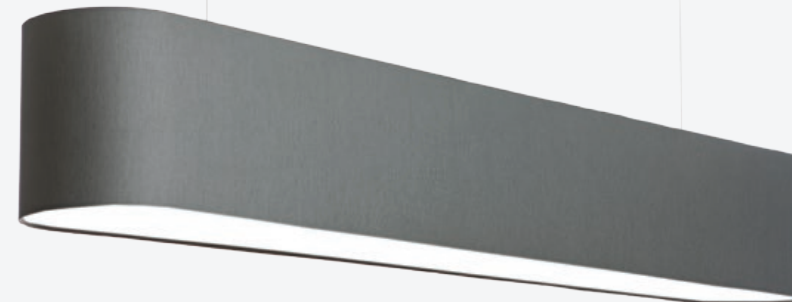

ICEBLUE REMIX 2

KONG
FAB
LE GRANDE

H: 500 MM

Ø 600 MM

THE SECRET IS **THE SIZE**

FLABFAB
THE LONG VERSION
WITH THE ORDINARY NAME

LIGHT & ACOUSTICS

FLABFAB - ● ○ ●
L 1200 / H 180 / W 160 MM
INSIDE: WHITE OR GOLD