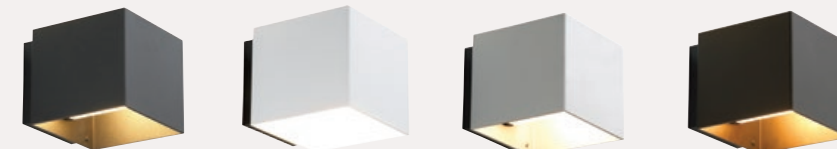

CATALOGUE P. 2 - 9
PRODUCTSHEET LIGHTU P. 10-11

Enjoy reading!

embacco **lighting**[®]

THE
ONLY
OUTDOORS
YOU WILL
EVER
REALLY
NEED

THE
2 GREAT
OUTDOORS

IP44
WELCOME

OUR CUBIC WALLLAMP FOR OUTDOOR.

DIMENSIONS: H 16 x W 18 x D 18 CM.
MATERIAL: 4 MM ALUMINIUM SHADE.
SURFACE: STRONG POWDER COATING.
GLASS COVER IN FROSTED GLASS.
SOCKET: MULTI E 27 - LED ENERGY SAVING
OR INCANDESCENT - YOU ARE FREE TO CHOOSE.
ACCESSORIES: NAME PLATES IN TWO SIZES.
TOP COVER FOR COVERING UPLIGHT.

Welcome

Black alu, high glossy white, alu or bronze DKK 1.276,- excl. moms/1.595 incl. moms - EUR 196,- ex VAT

WE DON'T HAVE MUCH
WE HAVE ENOUGH
WE REALLY LIKE
- SIMPLICITY -

Private residence, Denmark

LIGHT U

IP44

IS
OUR SOFT U-SHAPED OUTDOOR.

DIMENSIONS: H 14 x W 14,8 x D 18 CM.
MATERIAL: 4 MM ALUMINIUM SHADE.
SURFACE: STRONG POWDER COATING.
GLASS COVER IN FROSTED GLASS.
SOCKET: MULTI E 27 - LED ENERGY SAVING
OR INCANDESCENT - YOU ARE FREE TO CHOOSE.
ACCESSORIES: NAME PLATES IN TWO SIZES.
TOP COVER FOR COVERING UPLIGHT.

Light U

Technical characteristics

- Light U:** Exterior up- /downlight luminaire for wall installation.
- Design:** Embacco design – Lise Norgaard
- Material:** 4 mm aluminium shade.
For exterior as well as interior use.
- Surface:** Glass blown anodization or powder coated surface.
- Rear Box:** ABS/PC in black colour.
Glass cover in frosted glass.
- Mounting:** On wall or wall box.
- Connection:** Double cable entry for 2 x 1,5 mm² cable; 3 pole, 4 mm² terminal block.
- Classification:** IP 44 kl. I
- Light source:** E 27 – max 75 W incandescent
E 27 – 15 /20 W energy saving
E 27 – LED. No halogen.
- Weight:** 1,4 kg
- Fitting:** Name plates in two sizes