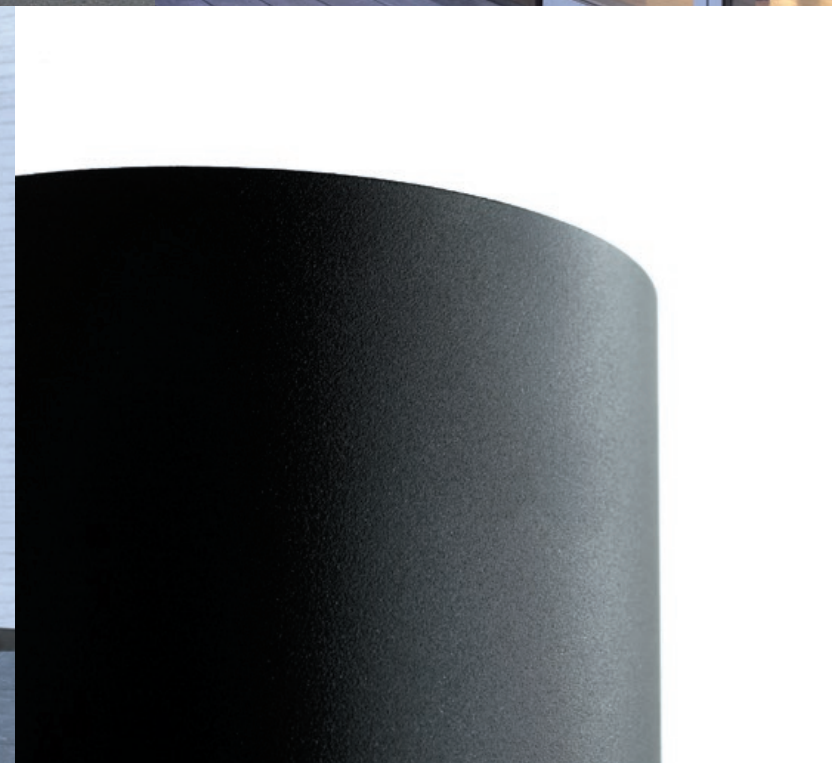

CATALOGUE P. 2 - 9
PRODUCTSHEET LIGHTU P. 10-11

Enjoy reading!

embacco **lighting**[®]

THE
ONLY
OUTDOORS
YOU WILL
EVER
REALLY
NEED

THE
2 GREAT
OUTDOORS

IP44
WELCOME

OUR CUBIC WALLLAMP FOR OUTDOOR.

DIMENSIONS: H 16 x W 18 x D 18 CM.
MATERIAL: 4 MM ALUMINIUM SHADE.
SURFACE: STRONG POWDER COATING.
GLASS COVER IN FROSTED GLASS.
SOCKET: MULTI E 27 - LED ENERGY SAVING
OR INCANDESCENT - YOU ARE FREE TO CHOOSE.
ACCESSORIES: NAME PLATES IN TWO SIZES.
TOP COVER FOR COVERING UPLIGHT.

IP44

IS
OUR SOFT U-SHAPED OUTDOOR.

DIMENSIONS: H 14 x W 14,8 x D 18 CM.
MATERIAL: 4 MM ALUMINIUM SHADE.
SURFACE: STRONG POWDER COATING.
GLASS COVER IN FROSTED GLASS.
SOCKET: MULTI E 27 - LED ENERGY SAVING
OR INCANDESCENT - YOU ARE FREE TO CHOOSE.
ACCESSORIES: NAME PLATES IN TWO SIZES.
TOP COVER FOR COVERING UPLIGHT.

Light U

OUR SOFT U-SHAPED

Black alu, high glossy white, alu or bronze DKK 1.276,- excl. moms/1.595 incl. moms - EUR 196,- ex VAT

Bjerget by BIG Group, Orestad CPH, DK

WELCOME AND LIGHT U ARE DESIGNED
AND MANUFACTURED IN DENMARK.
THE STYLE IS TIMELESS CLASSIC,
WHICH MAKES IT EASY TO MOUNT
THE WALL LAMPS ON MOST HOUSE
FRONTS AND SURFACES.