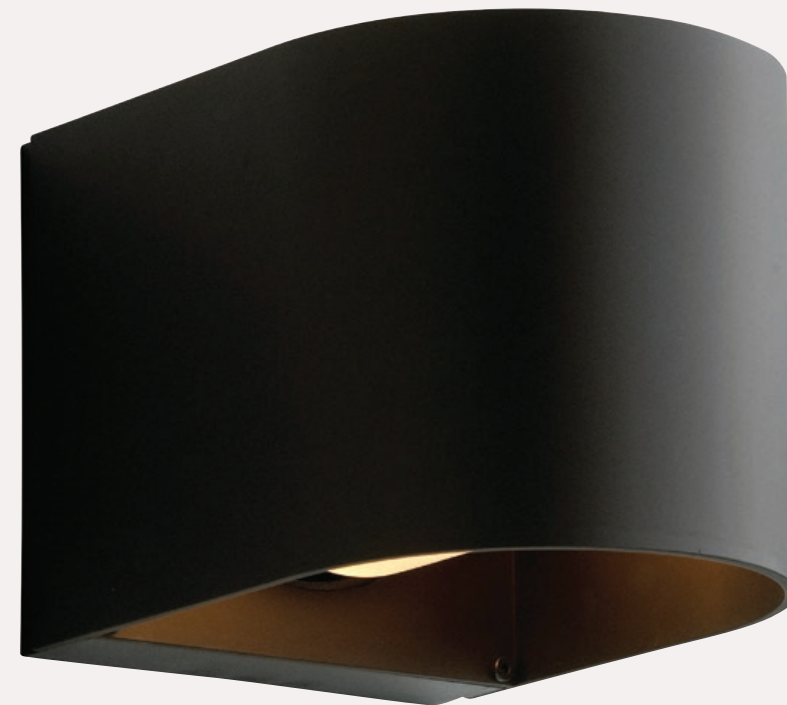

CATALOGUE P. 2 - 9
PRODUCTSHEET LIGHTU P. 10-11

Enjoy reading!

embacco **lighting**[®]

THE
ONLY
OUTDOORS
YOU WILL
EVER
REALLY
NEED

THE
2 GREAT
OUTDOORS

IP44
WELCOME

OUR CUBIC WALLLAMP FOR OUTDOOR.

DIMENSIONS: H 16 x W 18 x D 18 CM.
MATERIAL: 4 MM ALUMINIUM SHADE.
SURFACE: STRONG POWDER COATING.
GLASS COVER IN FROSTED GLASS.
SOCKET: MULTI E 27 - LED ENERGY SAVING
OR INCANDESCENT - YOU ARE FREE TO CHOOSE.
ACCESSORIES: NAME PLATES IN TWO SIZES.
TOP COVER FOR COVERING UPLIGHT.

IP44

IS
OUR SOFT U-SHAPED OUTDOOR.

DIMENSIONS: H 14 x W 14,8 x D 18 CM.
MATERIAL: 4 MM ALUMINIUM SHADE.
SURFACE: STRONG POWDER COATING.
GLASS COVER IN FROSTED GLASS.
SOCKET: MULTI E 27 - LED ENERGY SAVING
OR INCANDESCENT - YOU ARE FREE TO CHOOSE.
ACCESSORIES: NAME PLATES IN TWO SIZES.
TOP COVER FOR COVERING UPLIGHT.

Light U

OUR SOFT U-SHAPED

Black alu, high glossy white, alu or bronze DKK 1.276,- excl. moms/1.595 incl. moms - EUR 196,- ex VAT

Bjerget by BIG Group, Orestad CPH, DK

WELCOME AND LIGHT U ARE DESIGNED
AND MANUFACTURED IN DENMARK.
THE STYLE IS TIMELESS CLASSIC,
WHICH MAKES IT EASY TO MOUNT
THE WALL LAMPS ON MOST HOUSE
FRONTS AND SURFACES.

Light U

Technical characteristics

- Light U:** Exterior up- /downlight luminaire for wall installation.
- Design:** Embacco design – Lise Norgaard
- Material:** 4 mm aluminium shade.
For exterior as well as interior use.
- Surface:** Glass blown anodization or powder coated surface.
- Rear Box:** ABS/PC in black colour.
Glass cover in frosted glass.
- Mounting:** On wall or wall box.
- Connection:** Double cable entry for 2 x 1,5 mm² cable; 3 pole, 4 mm² terminal block.
- Classification:** IP 44 kl. I
- Light source:** E 27 – max 75 W incandescent
E 27 – 15 /20 W energy saving
E 27 – LED. No halogen.
- Weight:** 1,4 kg
- Fitting:** Name plates in two sizes