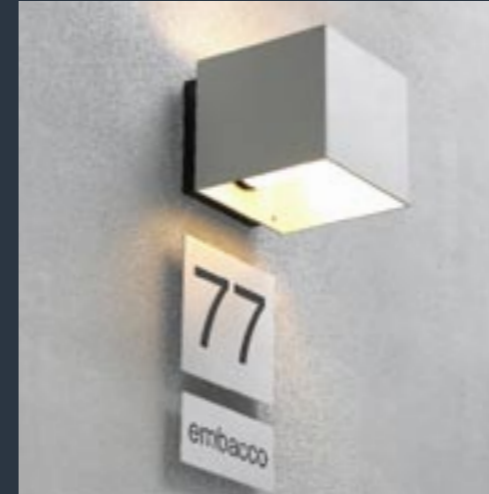

Welcome
IP44

Welcome

embaccolighting®

Embacco Lighting
Maglemølle 93
DK-4700 Næstved
+45 7022 8025

info@embacco.dk
www.embacco.dk

Welcome

Technical characteristics

- Welcome:** Exterior up- /downlight luminaire for wall installation.
- Design:** Embacco design
- Material:** 4 mm aluminium shade.
For exterior as well as interior use.
- Surface:** Glass blown anodization or powder coated surface.
- Rear Box:** ABS/PC in black colour.
Glass cover in frosted glass.
- Mounting:** On wall or wall box.
- Connection:** Double cable entry for 2 x 1,5 mm² cable; 3 pole, 4 mm² terminal block
- Classification:** IP 44 kl. I
- Light source:** E 27 – max 75 W incandescent
E 27 – 15 /20 W energy saving no halogen
- Weight:** 1,8 kg
- Fitting:** Name plates in two sizes
Top cover for covering uplight

Product variants

Welcome wall	alu nature	1 x E 27	77027
Welcome wall	bronze elox.	1 x E 27	77127
Welcome wall	black	1 x E 27	77227
Welcome wall	white shiny	1 x E 27	77327
Welcome sign plate	80 x 180 mm	alu nature	77080
Welcome sign plate	160 x 180 mm	alu nature	77090
Welcome sign plate	80 x 180 mm	bronze	77180
Welcome sign plate	160 x 180 mm	bronze	77190
Welcome sign plate	80 x 180 mm	black	77280
Welcome sign plate	160 x 180 mm	black	77290
Welcome sign plate	80 x 180 mm	white shiny	77380
Welcome sign plate	160 x 180 mm	white shiny	77390
Welcome top cover		alu nature	77037
Welcome top cover		bronze	77137
Welcome top cover		black	77147
Welcome top cover		white shiny	77157