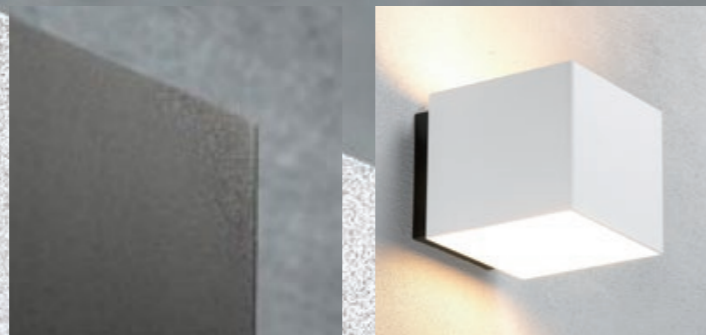

Welcome
IP44

Welcome

embaccolighting®

Embacco Lighting
Maglemølle 93
DK-4700 Næstved
+45 7022 8025

info@embacco.dk
www.embacco.dk

Welcome

Technical characteristics

- Welcome:** Exterior up- /downlight luminaire for wall installation.
- Design:** Embacco design
- Material:** 4 mm aluminium shade.
For exterior as well as interior use.
- Surface:** Glass blown anodization or powder coated surface.
- Rear Box:** ABS/PC in black colour.
Glass cover in frosted glass.
- Mounting:** On wall or wall box.
- Connection:** Double cable entry for 2 x 1,5 mm² cable; 3 pole, 4 mm² terminal block
- Classification:** IP 44 kl. I
- Light source:** E 27 – max 75 W incandescent
E 27 – 15 /20 W energy saving no halogen
- Weight:** 1,8 kg
- Fitting:** Name plates in two sizes
Top cover for covering uplight

Product variants

Welcome wall	alu nature	1 x E 27	77027
Welcome wall	bronze elox.	1 x E 27	77127
Welcome wall	black	1 x E 27	77227
Welcome wall	white shiny	1 x E 27	77327
Welcome sign plate	80 x 180 mm	alu nature	77080
Welcome sign plate	160 x 180 mm	alu nature	77090
Welcome sign plate	80 x 180 mm	bronze	77180
Welcome sign plate	160 x 180 mm	bronze	77190
Welcome sign plate	80 x 180 mm	black	77280
Welcome sign plate	160 x 180 mm	black	77290
Welcome sign plate	80 x 180 mm	white shiny	77380
Welcome sign plate	160 x 180 mm	white shiny	77390
Welcome top cover		alu nature	77037
Welcome top cover		bronze	77137
Welcome top cover		black	77147
Welcome top cover		white shiny	77157