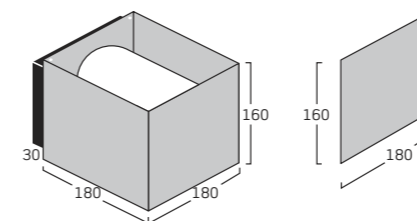

Welcome
IP44

Welcome

embaccolighting®

Embacco Lighting
Maglemølle 93
DK-4700 Næstved
+45 7022 8025

info@embacco.dk
www.embacco.dk

Welcome

Technical characteristics

- Welcome:** Exterior up- /downlight luminaire for wall installation.
- Design:** Embacco design
- Material:** 4 mm aluminium shade.
For exterior as well as interior use.
- Surface:** Glass blown anodization or powder coated surface.
- Rear Box:** ABS/PC in black colour.
Glass cover in frosted glass.
- Mounting:** On wall or wall box.
- Connection:** Double cable entry for 2 x 1,5 mm² cable; 3 pole, 4 mm² terminal block
- Classification:** IP 44 kl. I
- Light source:** E 27 – max 75 W incandescent
E 27 – 15 /20 W energy saving no halogen
- Weight:** 1,8 kg
- Fitting:** Name plates in two sizes
Top cover for covering uplight

Product variants

Welcome wall	alu nature	1 x E 27	77027
Welcome wall	bronze elox.	1 x E 27	77127
Welcome wall	black	1 x E 27	77227
Welcome wall	white shiny	1 x E 27	77327
Welcome sign plate	80 x 180 mm	alu nature	77080
Welcome sign plate	160 x 180 mm	alu nature	77090
Welcome sign plate	80 x 180 mm	bronze	77180
Welcome sign plate	160 x 180 mm	bronze	77190
Welcome sign plate	80 x 180 mm	black	77280
Welcome sign plate	160 x 180 mm	black	77290
Welcome sign plate	80 x 180 mm	white shiny	77380
Welcome sign plate	160 x 180 mm	white shiny	77390
Welcome top cover		alu nature	77037
Welcome top cover		bronze	77137
Welcome top cover		black	77147
Welcome top cover		white shiny	77157