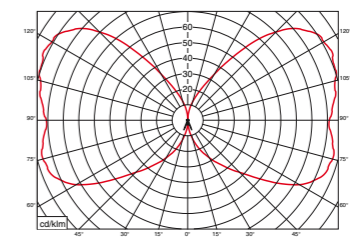

Welcome
IP44

Welcome

embaccolighting®

Embacco Lighting
Maglemølle 93
DK-4700 Næstved
+45 7022 8025

info@embacco.dk
www.embacco.dk

Welcome

Technical characteristics

- Welcome:** Exterior up- /downlight luminaire for wall installation.
- Design:** Embacco design
- Material:** 4 mm aluminium shade.
For exterior as well as interior use.
- Surface:** Glass blown anodization or powder coated surface.
- Rear Box:** ABS/PC in black colour.
Glass cover in frosted glass.
- Mounting:** On wall or wall box.
- Connection:** Double cable entry for 2 x 1,5 mm² cable; 3 pole, 4 mm² terminal block
- Classification:** IP 44 kl. I
- Light source:** E 27 – max 75 W incandescent
E 27 – 15 /20 W energy saving no halogen
- Weight:** 1,8 kg
- Fitting:** Name plates in two sizes
Top cover for covering uplight

$\eta_{LB} = 61\%$